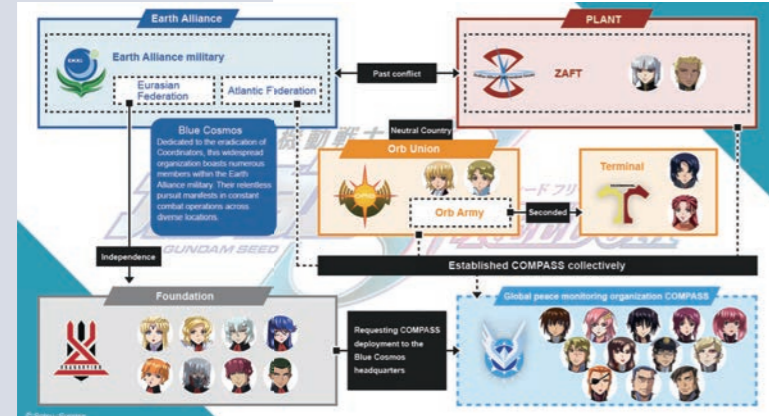

### Social Media

Mobile Suit Gundam SEED FREEDOM Official TikTok

Mobile Suit Gundam SEED Series Official X (Twitter)

*You are there inside me. Am I there inside you?*

▲ The narrative centers on Kira Yamato and Lacus Clyne, with a key highlight being the involvement of characters from the Foundation. The film's impressive Mobile Suit battles are further enhanced by the use of CG animation.

# WORLD/CHARACTER

Although the war between the Earth Alliance and PLANT concluded, skirmishes erupt across various regions. Nations formerly part of the Alliance declare independence, while the extremist Blue Cosmos faction engages in armed operations. To address these ongoing conflicts, Orb, PLANT, and the Atlantic Federation have established COMPASS, a global peace monitoring organization tasked with intervening in disputes worldwide.

## Earth Alliance

Established as an international organization to oppose the Coordinator-led colony nation PLANT, taking the United Nations' place. Its military arm is the Earth Alliance military.