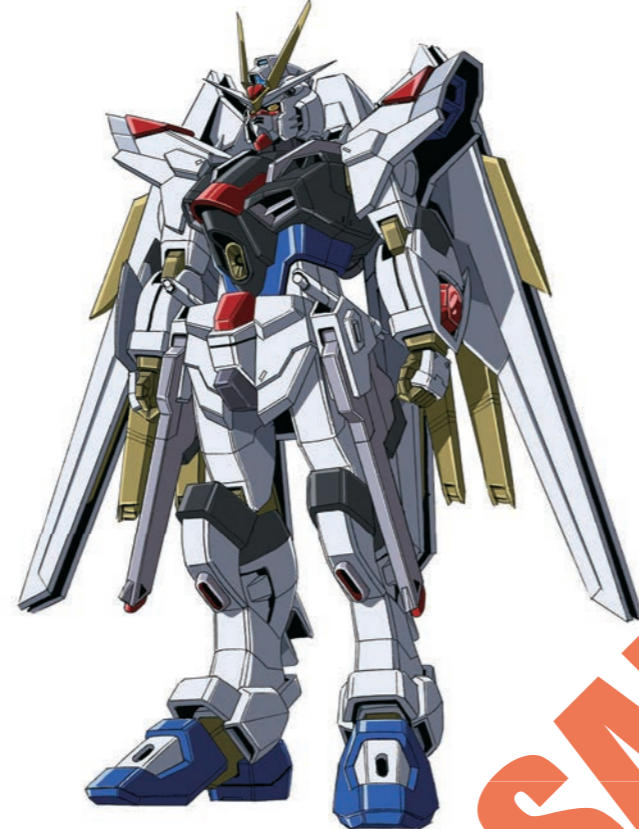

Infinite Justice Gundam Type 2

Mighty Strike Freedom Gundam